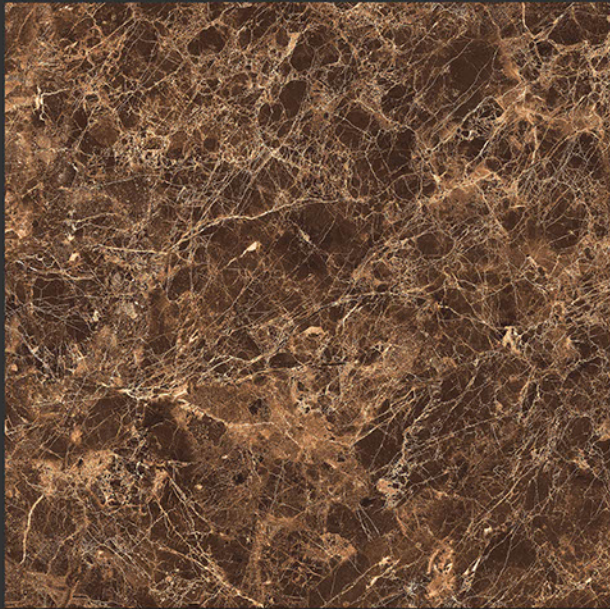

EMOQA

B.K.WHITE SATVARIO

GLOSSY FINISH

PGVT
800x800MM

EMOQA

ANTY SKY

GLOSSY FINISH

PGVT
800x800MM

EMOQA

ASM CREMA MARFIL

GLOSSY FINISH

PGVT
800x800MM

EMOQA

Dark_Emprador

GLOSSY FINISH

PGVT
800x800MM