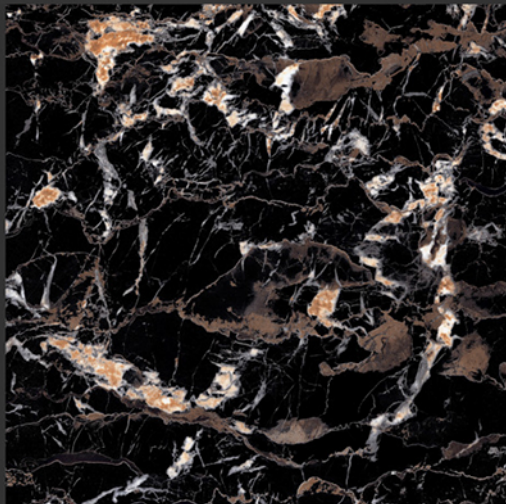

EMPIRE

BLCK PORTARO