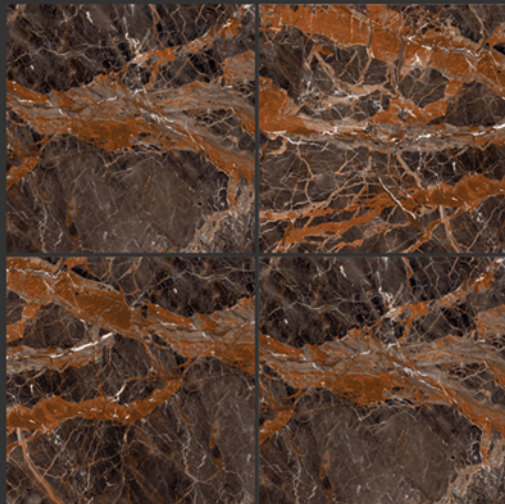

EMPIRE

BLCK PORTARO

HIGH GLOSS FINISH

PGVT
800x800MM

EMPIRE

ESTRADA

HIGH GLOSS FINISH

PGVT
800x800MM