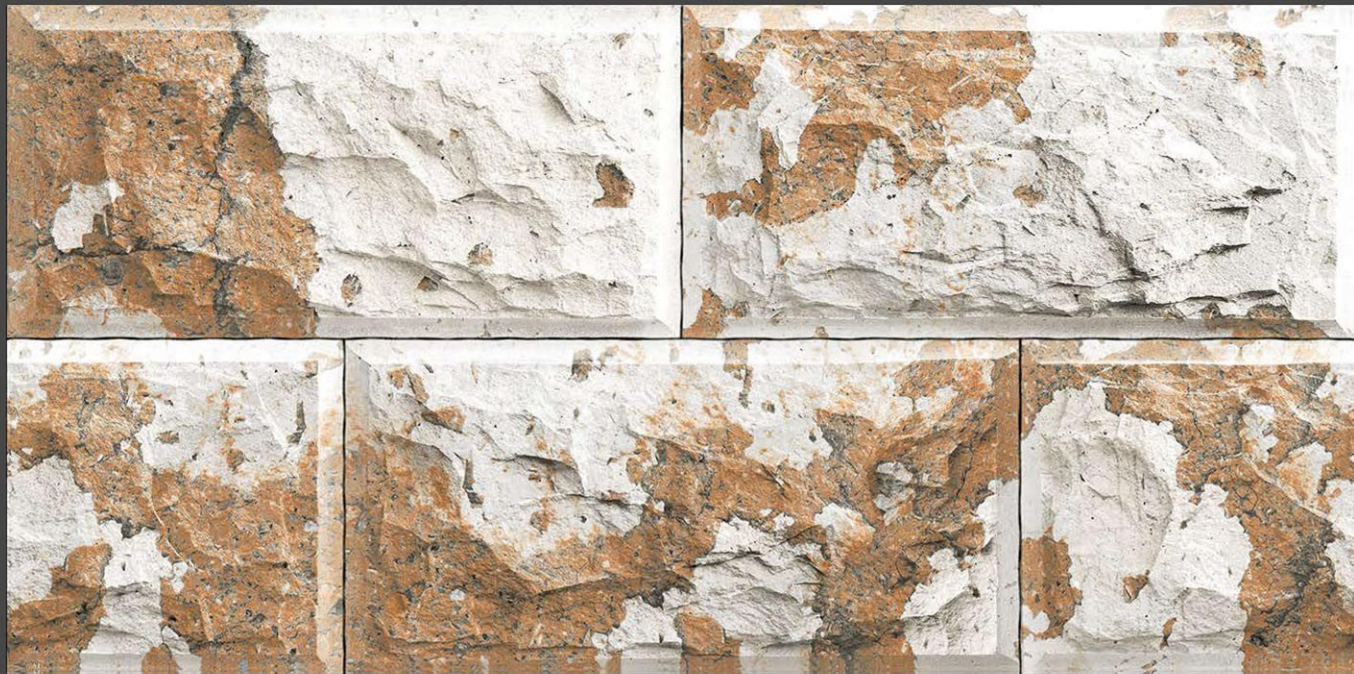

SIZE : 300x600 mm

DESIGN NO. : 7057

THICKNESS : 10mm

**EMPIRE**

SIZE : 300x600 mm

DESIGN NO. : 7076

THICKNESS : 10mm

**EMPIRE**