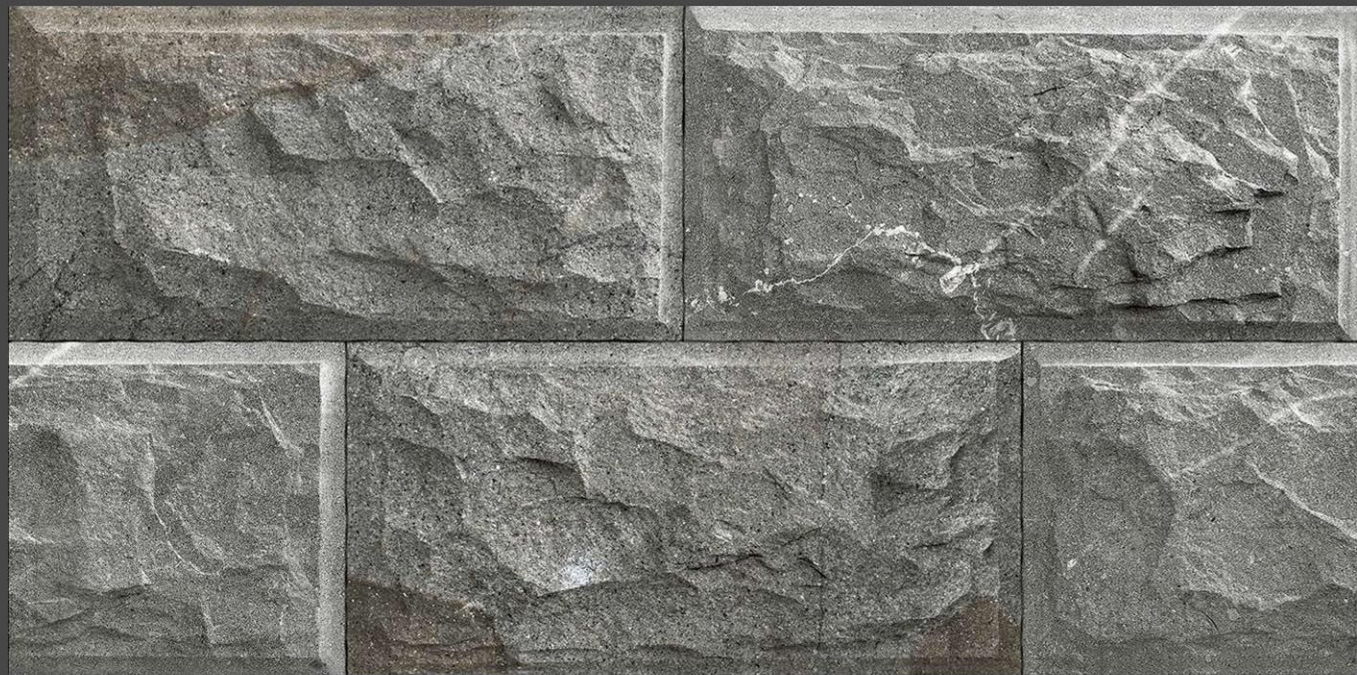

EMPIRE

SIZE : 300x600 mm

DESIGN NO. : 7081

THICKNESS : 10mm