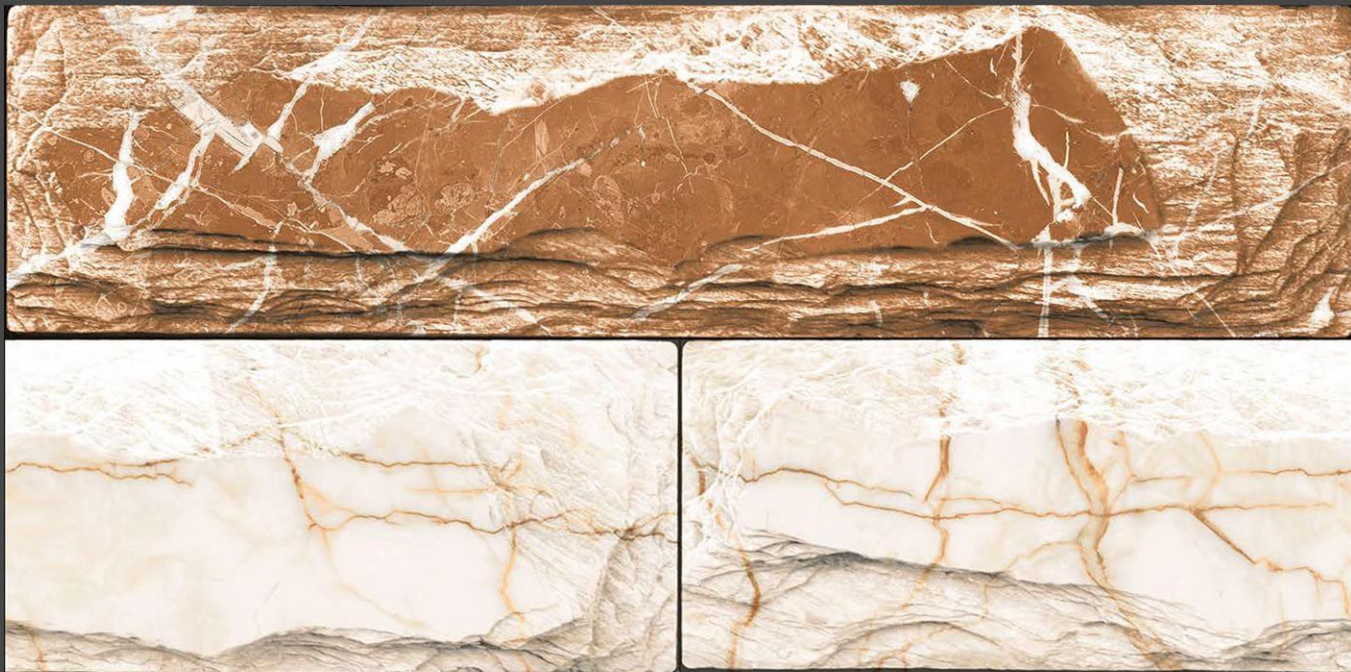

SIZE : 300x600 mm

DESIGN NO. : 7007

THICKNESS : 10mm

**EMPIRE**

SIZE : 300x600 mm

DESIGN NO. : 7026

THICKNESS : 10mm

**EMPIRE**