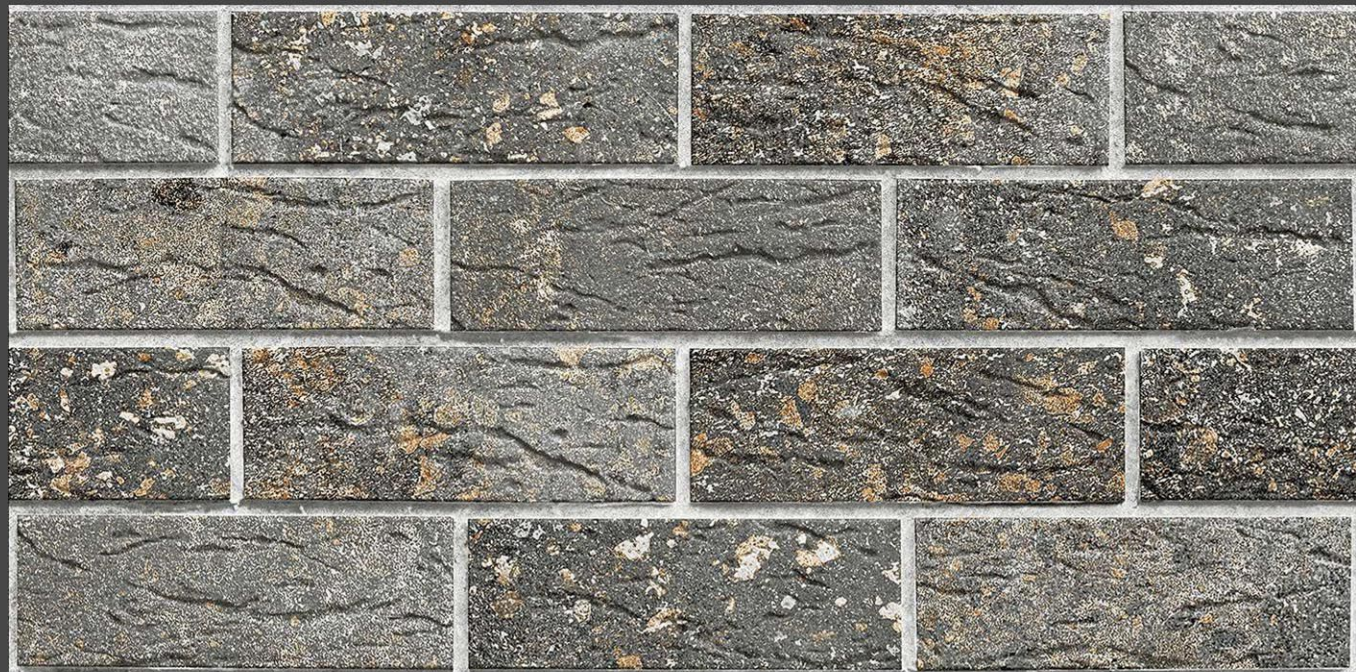

EMPIRE

SIZE : 300x600 mm

DESIGN NO. : 7152

THICKNESS : 10mm