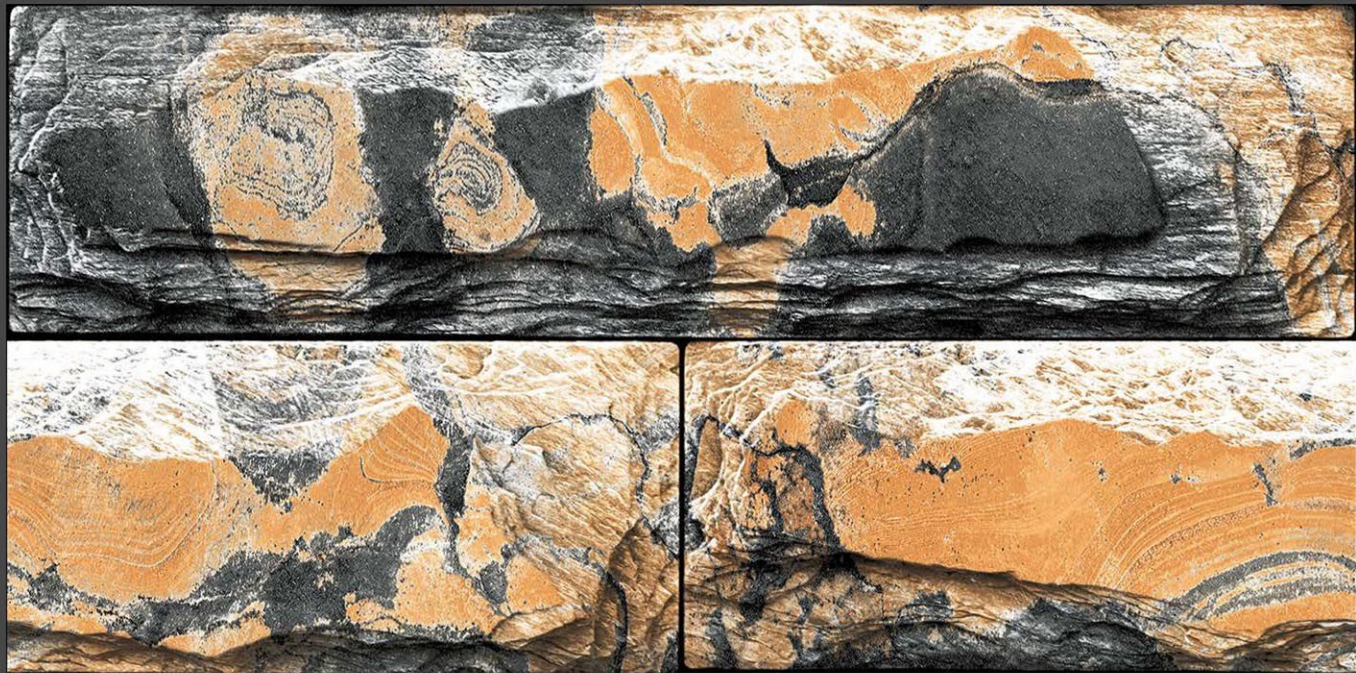

EMPIRE

SIZE : 300x600 mm

DESIGN NO. : 7027

THICKNESS : 10mm