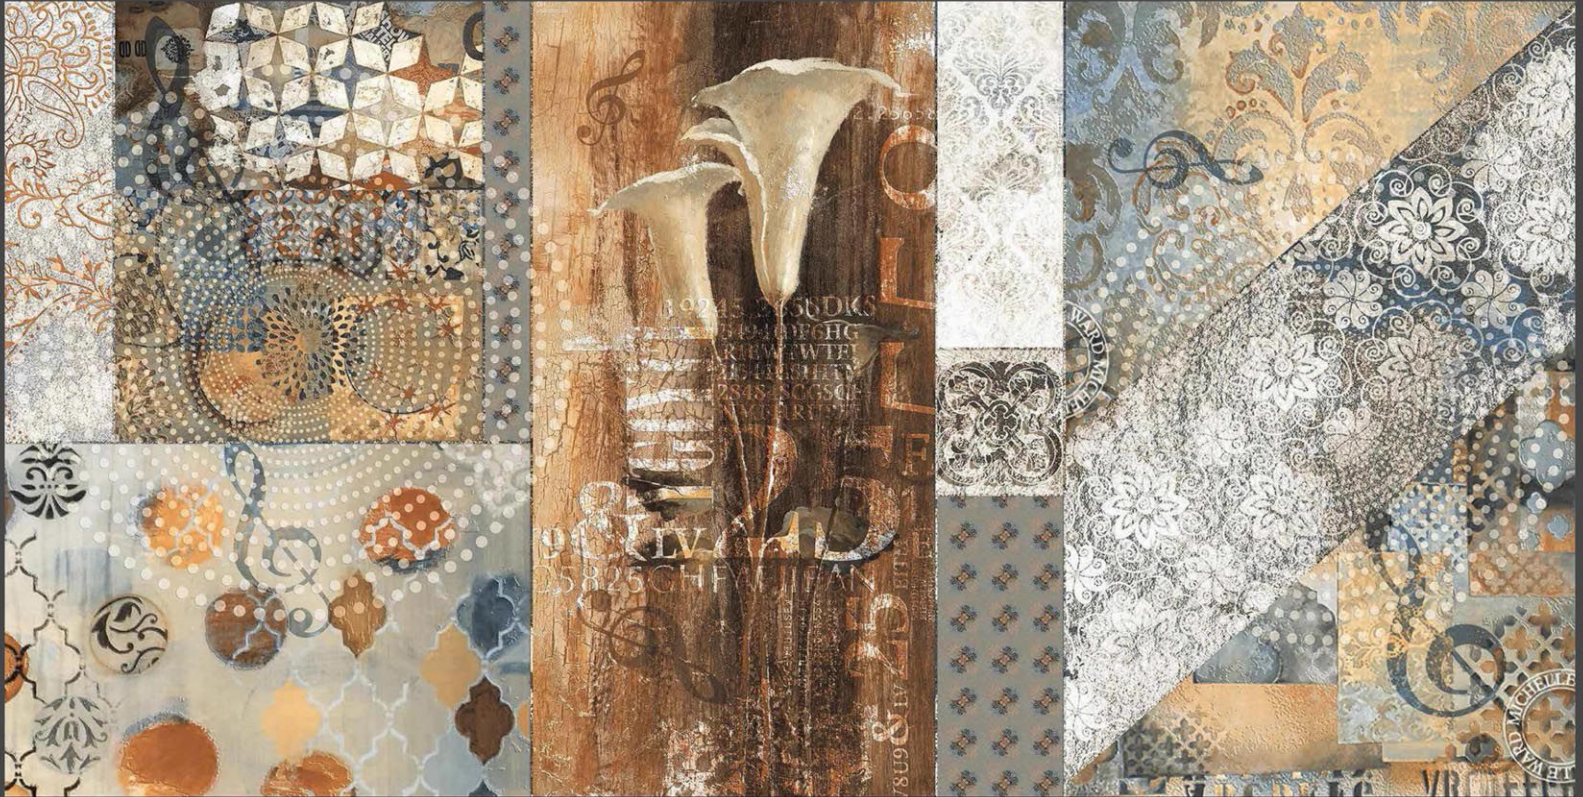

CANVAS BLUE DECORE

AVAILABLE THICKNESS : 6mm & 9mm