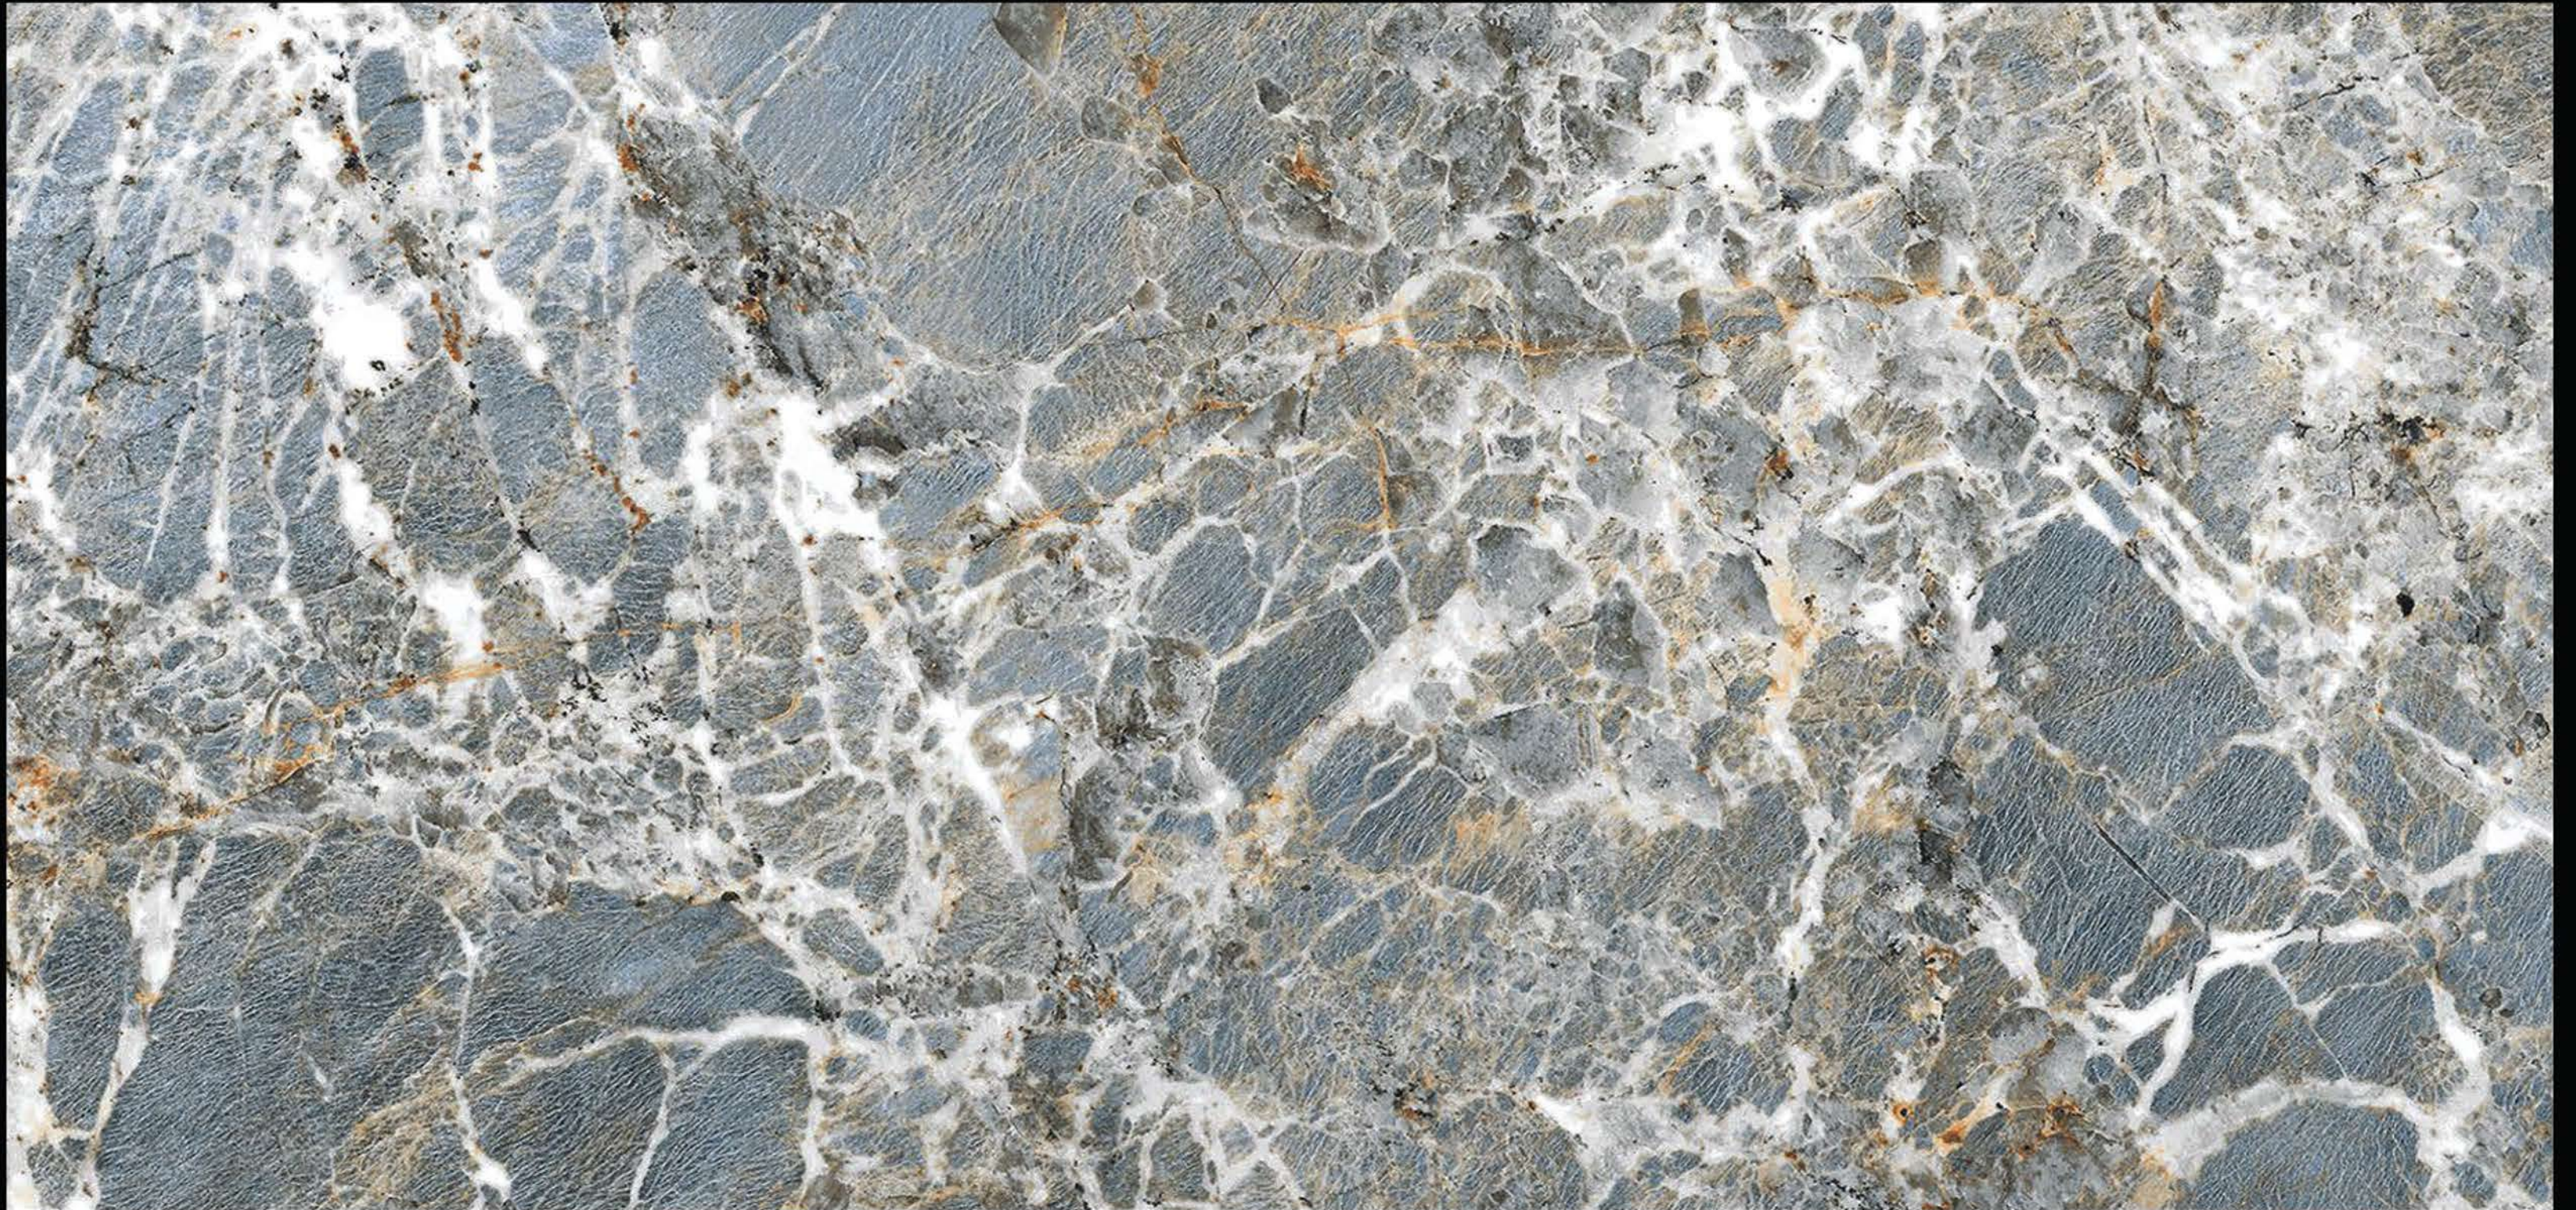

SPIDER DARK

300mm X 600mm